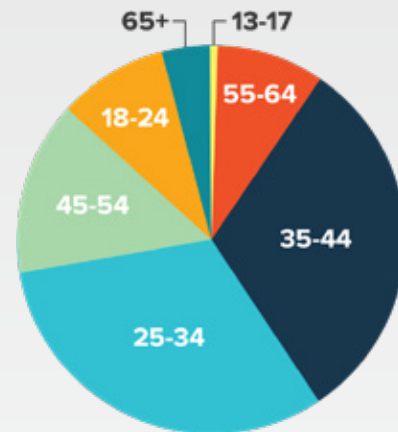

PROFESSIONALS

More likely to be employed in professional/technical or managerial positions.

ENTREPRENEURAL

More likely to own a business or be in an executive role.

ACTIVE

Can be found on the ski slopes, mountain biking trail, at health clubs, and on the dance floor.

CULTURALLY MINDED

Read a lot, travel, attend concerts, movies and eat out much more frequently than the average adult.

READER AGE

13-17	0.4%
18-24	9%
25-34	30%
35-44	31%
45-54	14%
55-64	9%
65+	4%

DEMOGRAPHICS