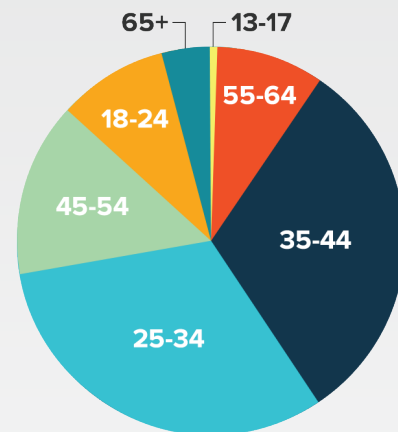

PROFESSIONALS

More likely to be employed in professional/technical or managerial positions.

ENTREPRENEURAL

More likely to own a business or be in an executive role.

ACTIVE

Can be found on the ski slopes, mountain biking trail, at health clubs, and on the dance floor.

CULTURALLY MINDED

Read a lot, travel, attend concerts, movies and eat out much more frequently than the average adult.

READER AGE

13-17	0.4%
18-24	9%
25-34	30%
35-44	31%
45-54	14%
55-64	9%
65+	4%

DEMOGRAPHICS