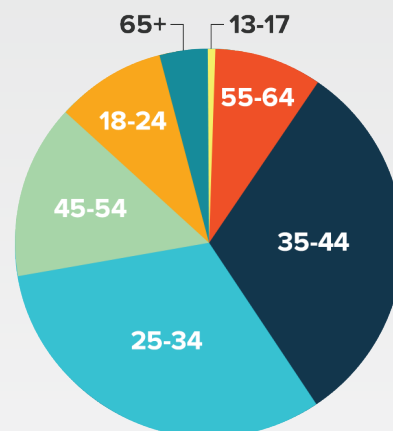

PROFESSIONALS

More likely to be employed in professional/technical or managerial positions.

ENTREPRENEURAL

More likely to own a business or be in an executive role.

ACTIVE

Can be found on the ski slopes, mountain biking trail, at health clubs, and on the dance floor.

CULTURALLY MINDED

Read a lot, travel, attend concerts, movies and eat out much more frequently than the average adult.

READER AGE

13-17	0.4%
18-24	9%
25-34	30%
35-44	31%
45-54	14%
55-64	9%
65+	4%

DEMOGRAPHICS